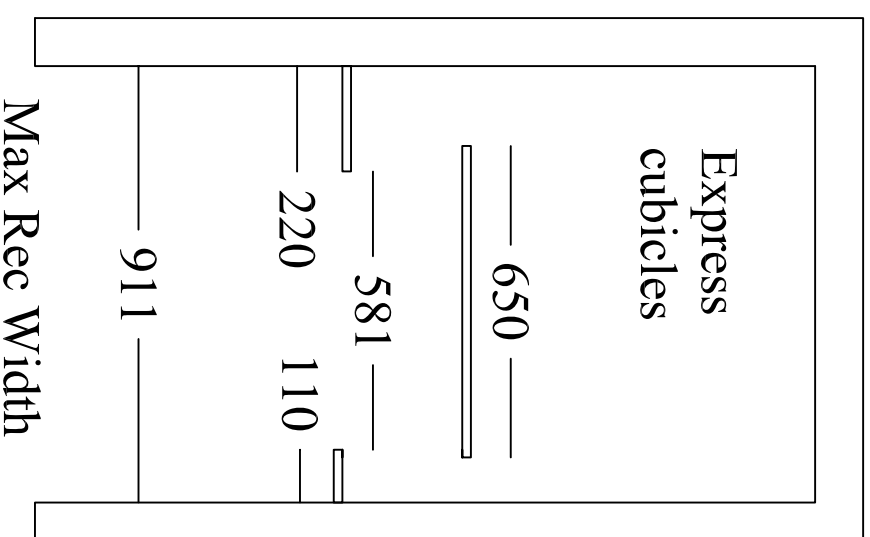

UKCUBICLES - Express Ranges Min & Max dimensions with out any site cutting

Consists of
2No 110mm
Pilasters
1No 650mm
Door inc all
fittings

Consists of
1No 110mm
Pilasters
1No 220mm
Pilasters
1No 650mm
Door inc all
fittings

Min Rec Width
Max Rec Width
With out any site Cutting

01535 630776 - www.ukcubicles.co.uk