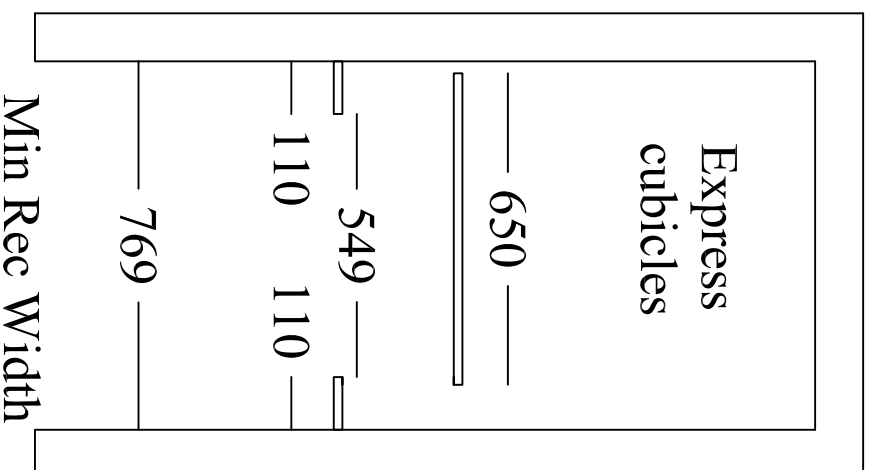

UKCUBICLES - Express Ranges Min & Max dimensions with out any site cutting

Consists of
2No 110mm
Pilasters
1No 650mm
Door inc all
fittings

Consists of
1No 110mm
Pilasters
1No 220mm
Pilasters
1No 650mm
Door inc all
fittings

Min Rec Width
Max Rec Width
With out any site Cutting

01535 630776 - www.ukcubicles.co.uk